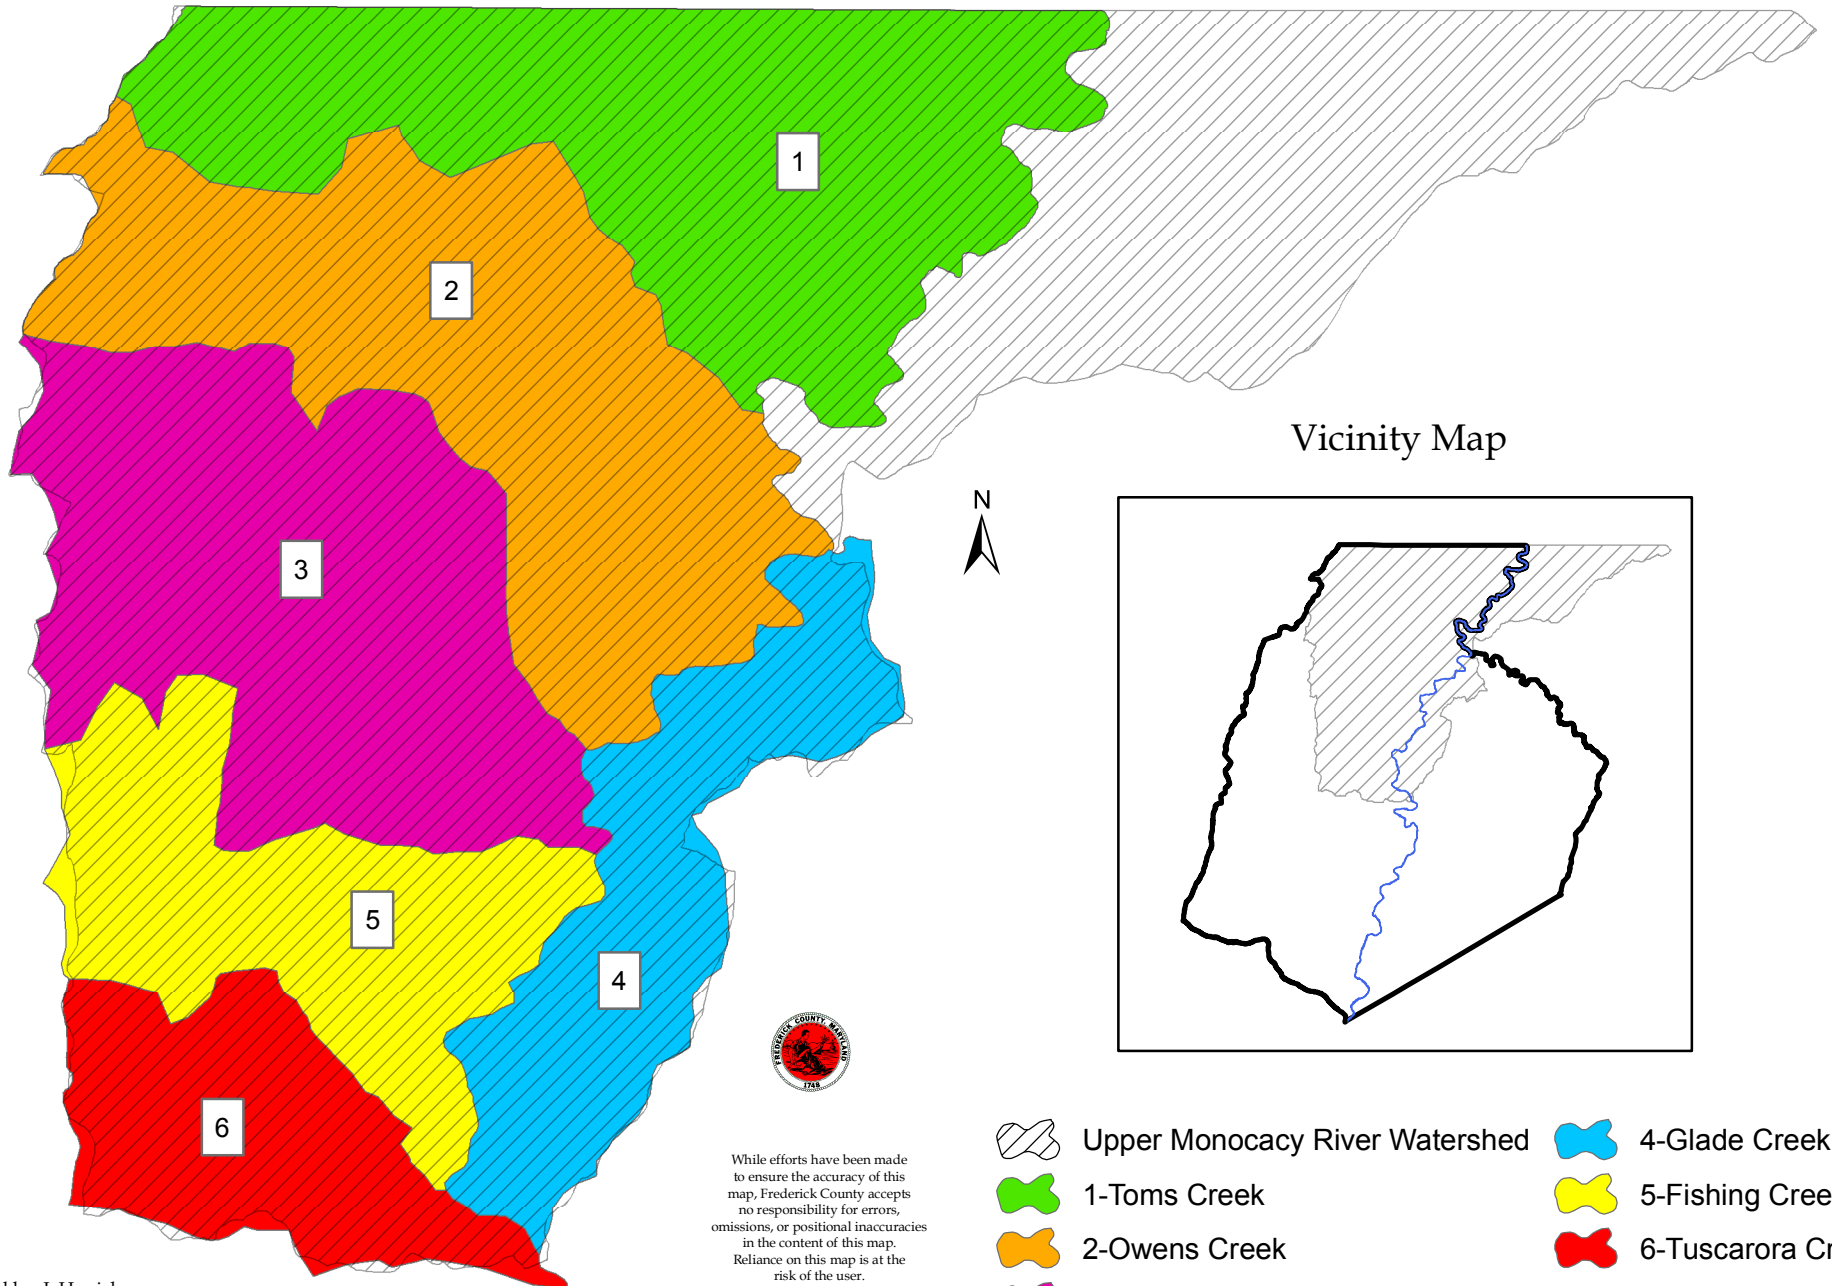

# Upper Monocacy River Subwatersheds

While efforts have been made to ensure the accuracy of this map, Frederick County accepts no responsibility for errors, omissions, or positional inaccuracies in the content of this map. Reliance on this map is at the risk of the user.

-  Upper Monocacy River Watershed
-  1-Toms Creek
-  2-Owens Creek
-  3-Hunting Creek
-  4-Glade Creek
-  5-Fishing Creek
-  6-Tuscarora Creek